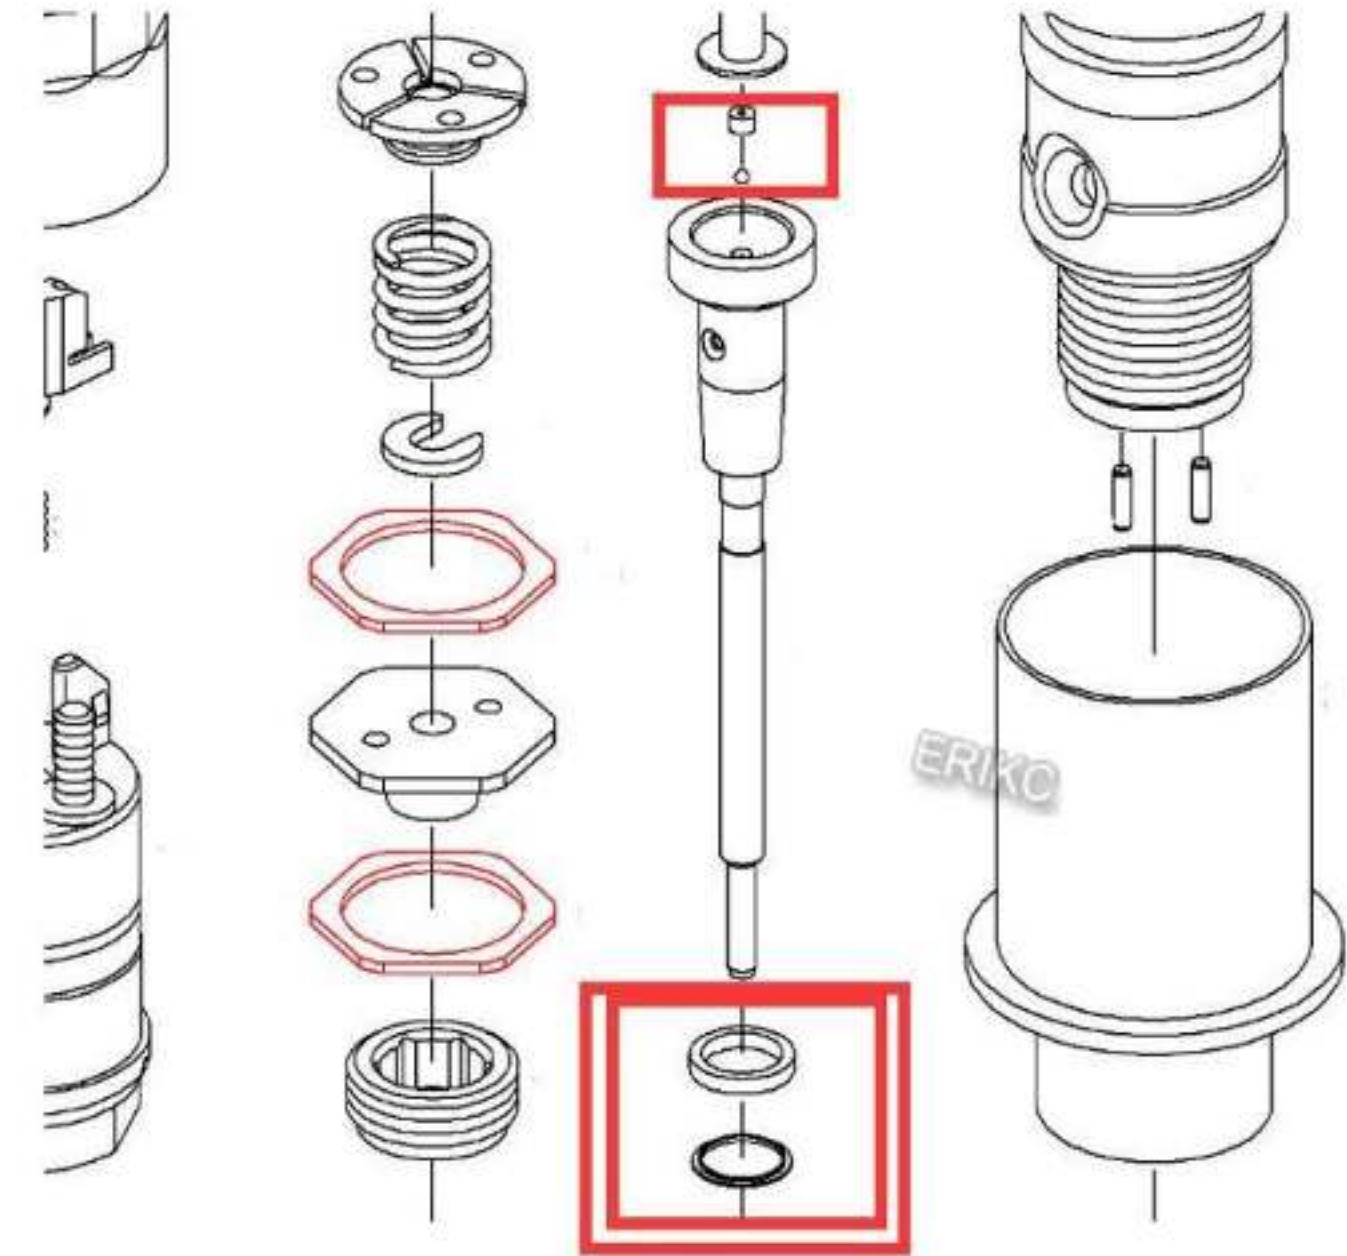

Bosch Repair Kit Disassemble Tool		E1024110 For F00VC99002 E1024109 For F00RJ02177