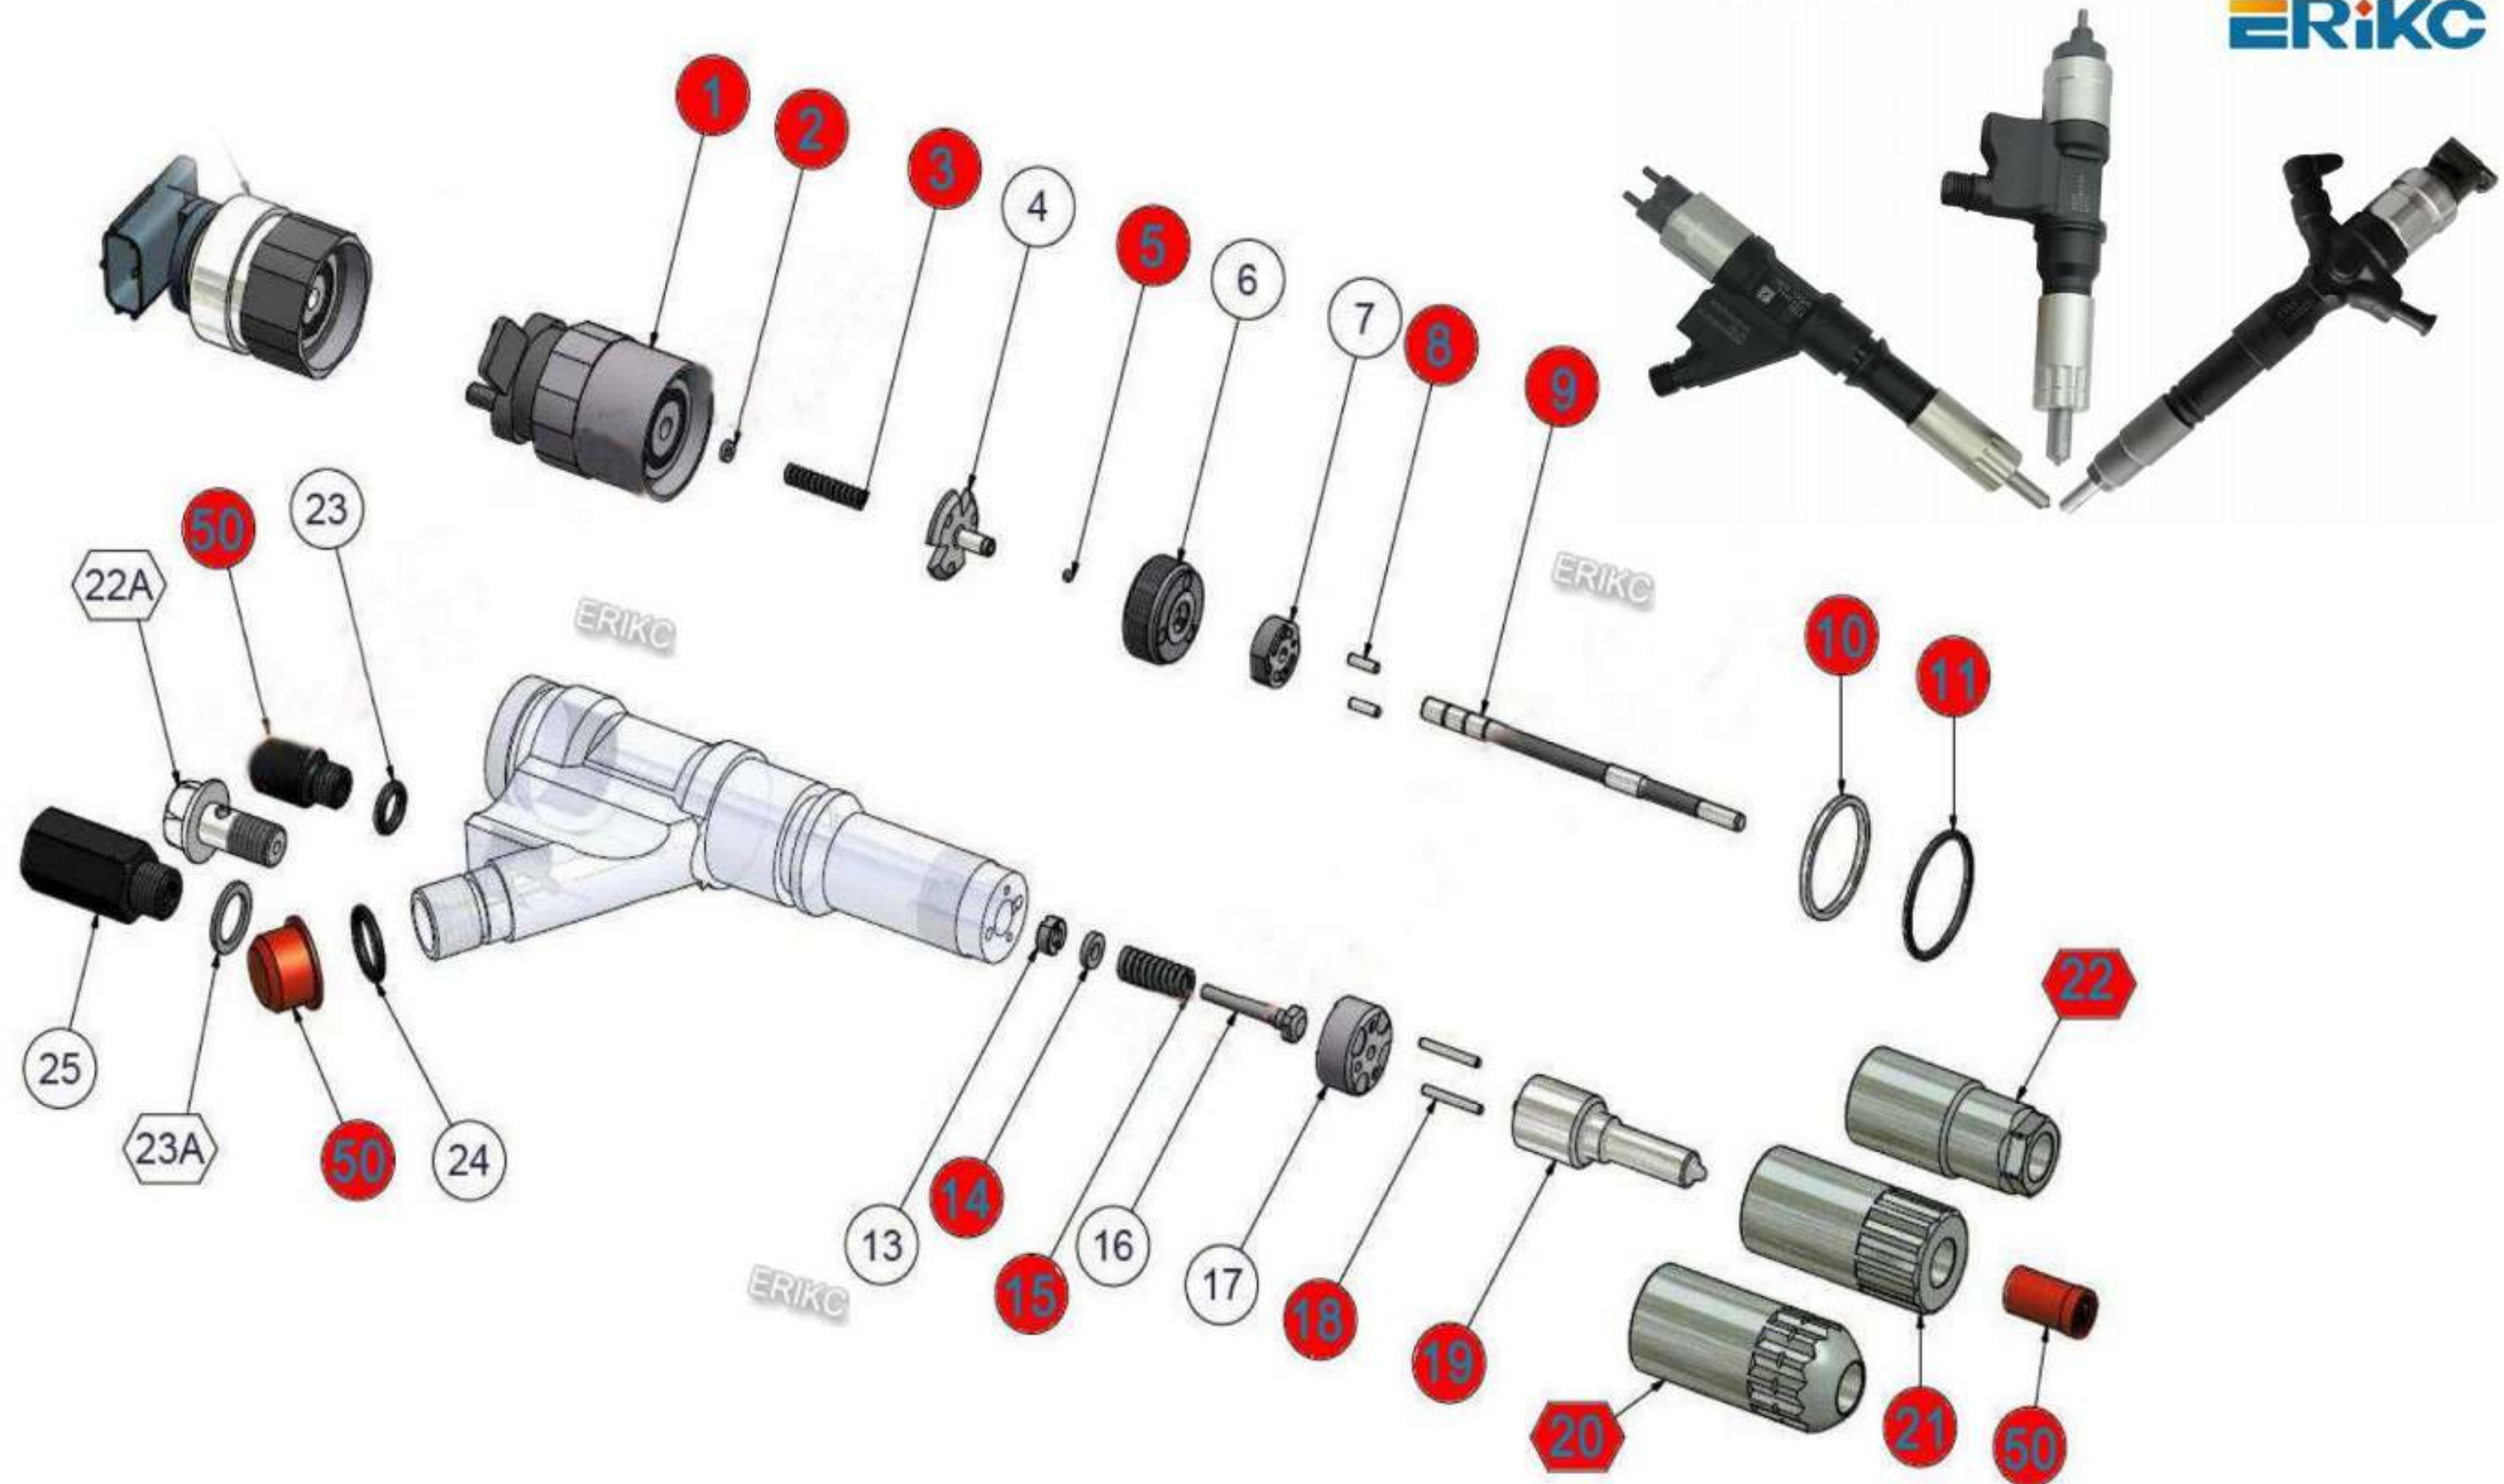

DENSO COMMON RAIL INJECTOR & INJECTOR KITS