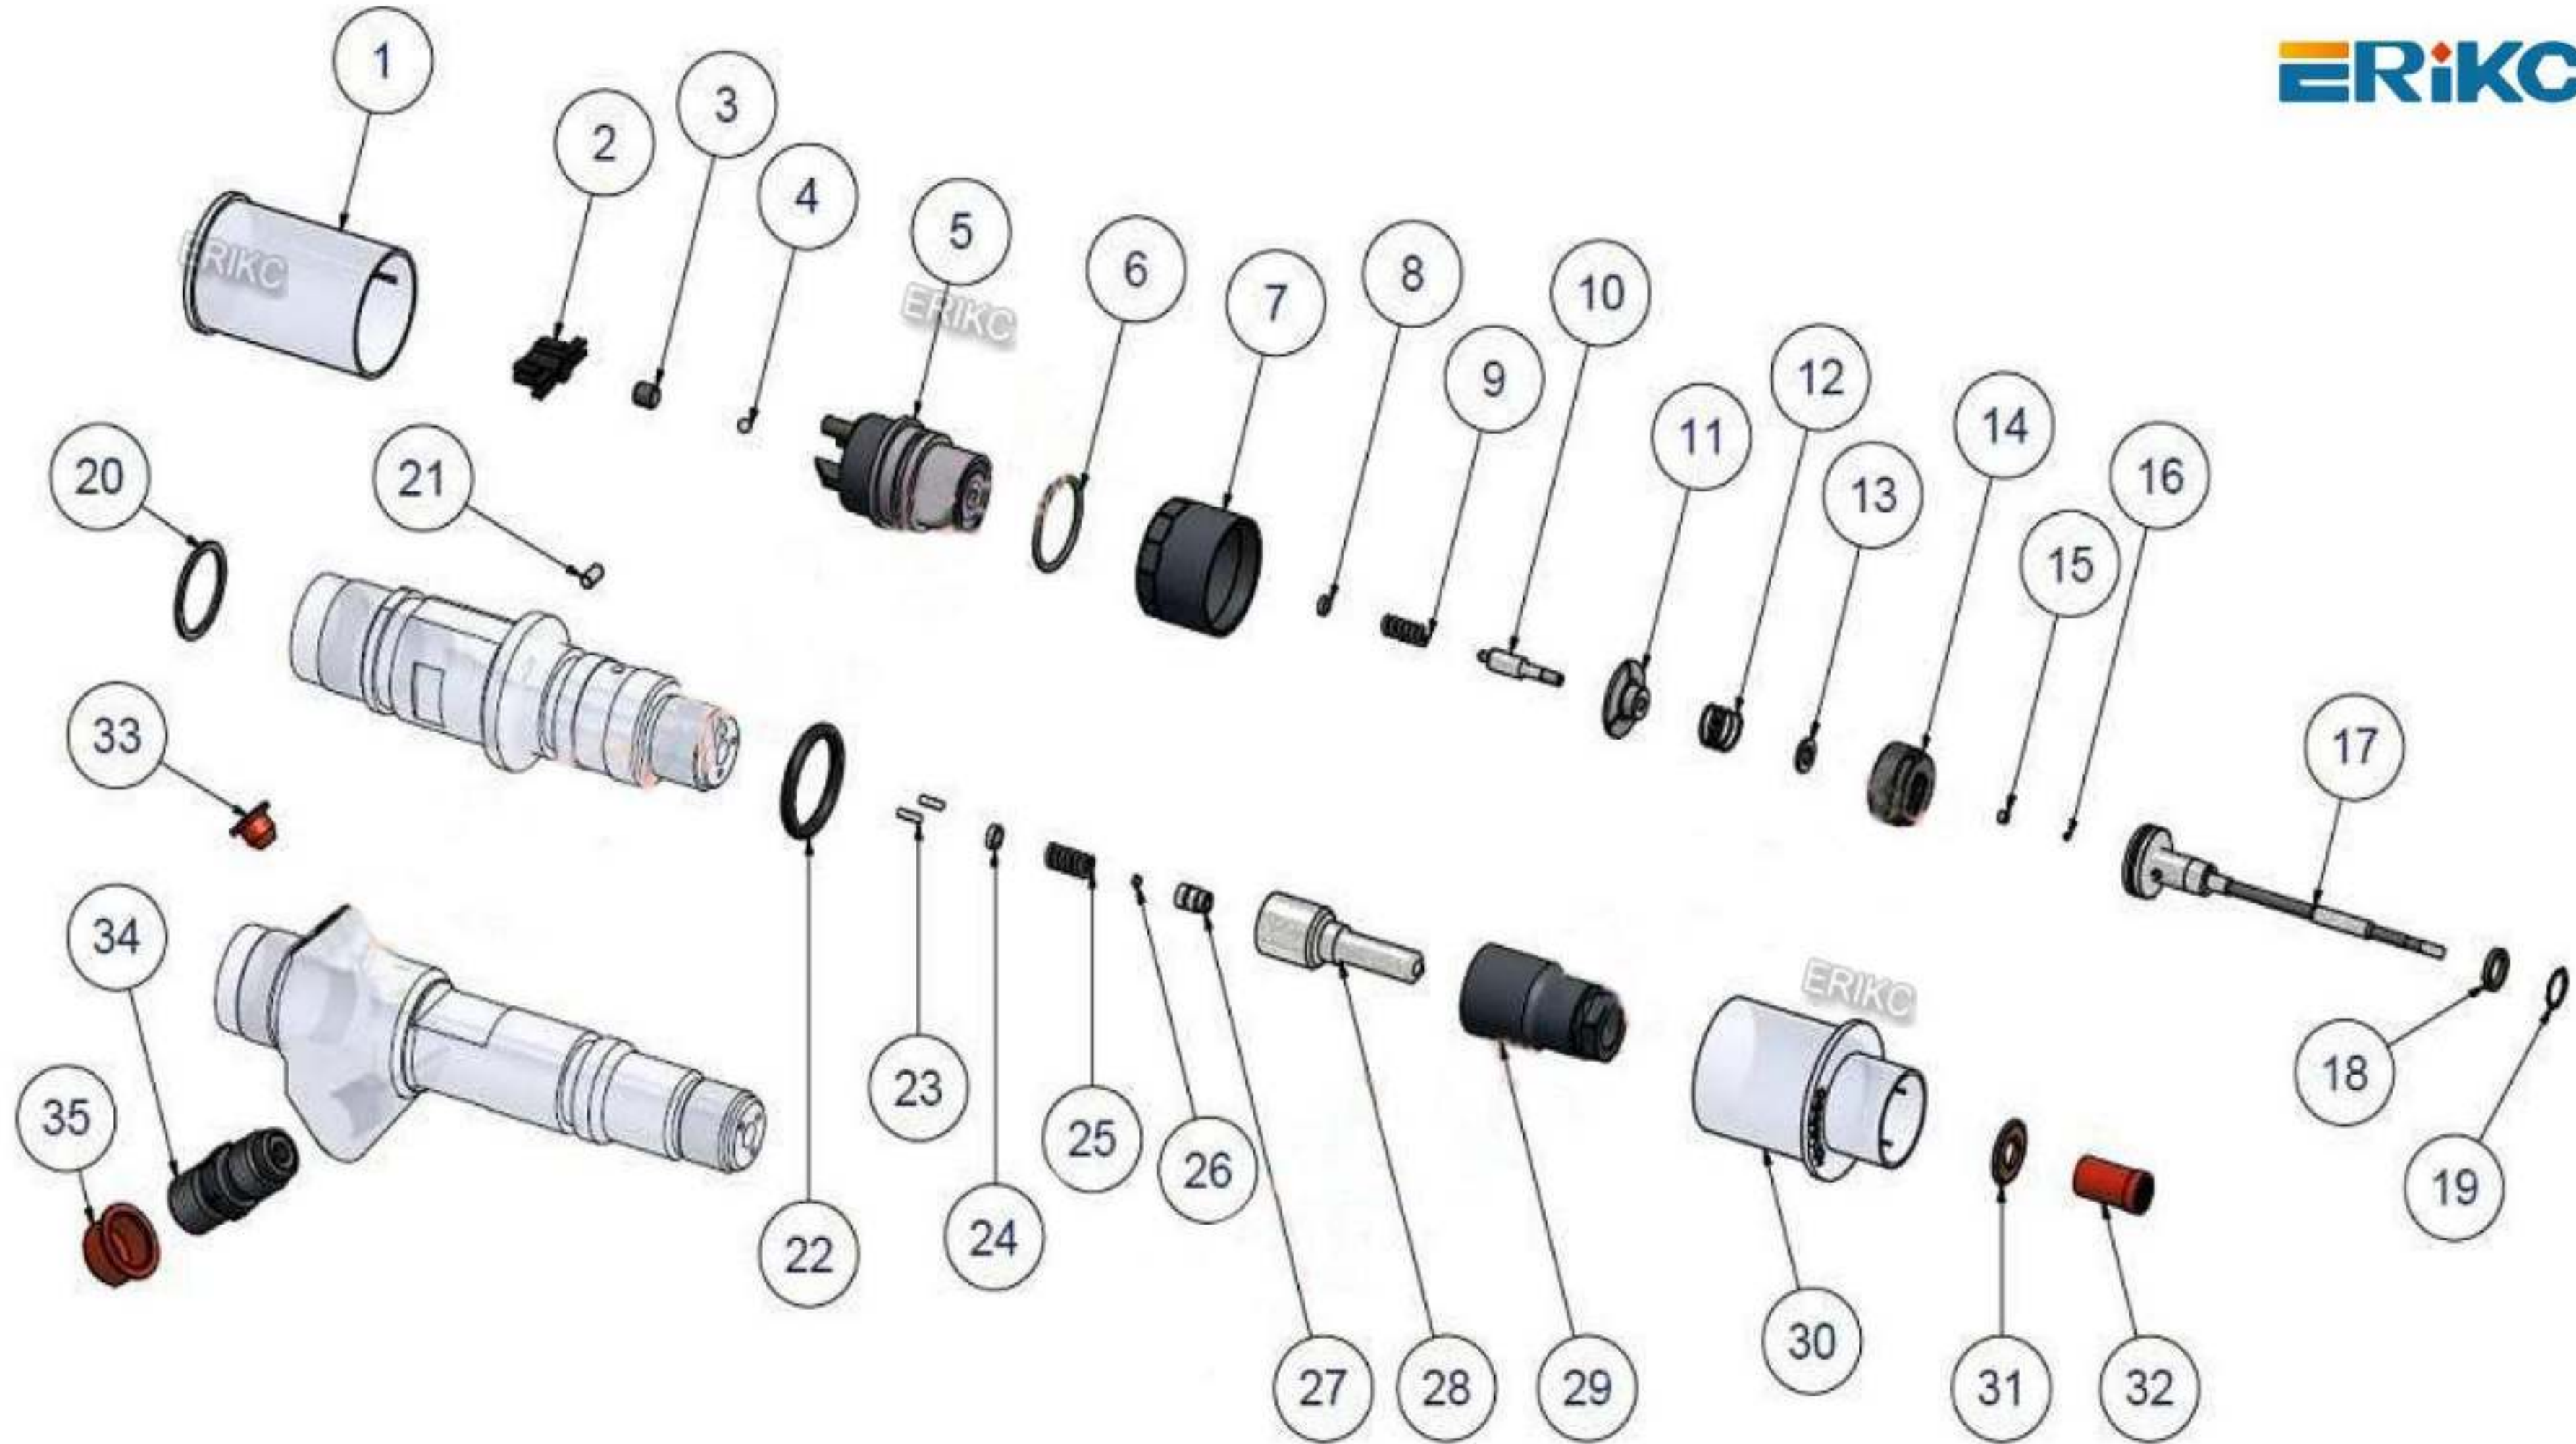

BOSCH COMMON RAIL INJECTOR & INJECTOR OVERHAUL KIT